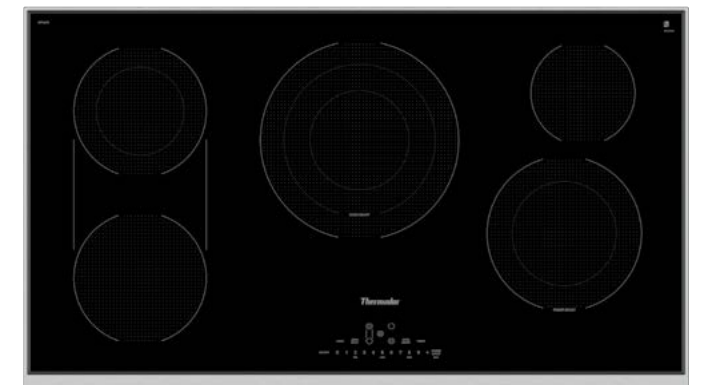

★ COOKSMART®

Get consistent results for even the most complex recipes. CookSmart includes 4 preset frying levels so each dish is as exceptional as the last.

★ HEAT BRIDGE ELEMENT

A Thermador Exclusive, this unique dual zone bridge element connects two round elements, enabling use of large oval or rectangular cookware to provide even heating, limiting cold spots.

POWERBOOST®

Designed to bring food to the desired temperature in the shortest amount of time, PowerBoost delivers maximum powerful output.

TOUCH CONTROL

Redesigned panel enables touch control access to 17 power settings including Keep Warm, Fast Preheat, as well as panel lock.

30-Inch Electric Cooktops

30-INCH – CET305TB

- 4 Elements Plus Bridge
- Touch Controls
- CookSmart

36-Inch Electric Cooktops

36-INCH – CET366TB

- 5 Elements Plus Bridge
- Touch Controls
- CookSmart

ACCESSORIES