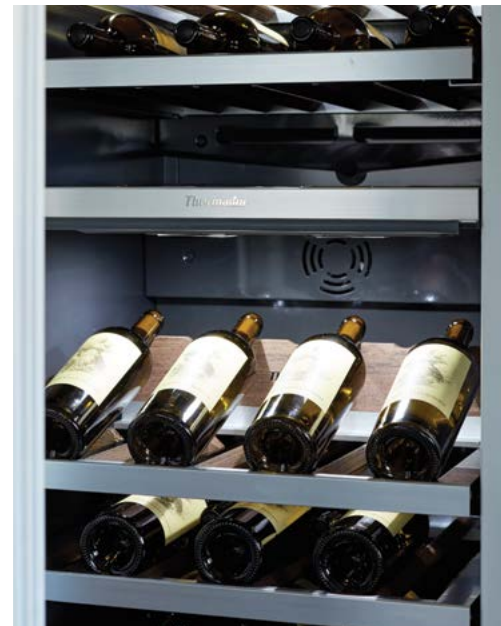

Leave no pour less than **PERFECT**

Collect. Display. Share. And with exceptional storage, enjoy. An absolute must for wine connoisseurs, Thermador Wine Columns can hold up to 98 bottles and offer up to three zones to ensure your wines are stored at the optimum temperature and humidity. Diamond-shaped wooden dowels cradle each bottle, while a Presenter Shelf puts your favorites on display. Whether you're hosting a large gathering or simply enjoying a glass of wine at the end of the day, Thermador Wine Columns make every sip exceptional.