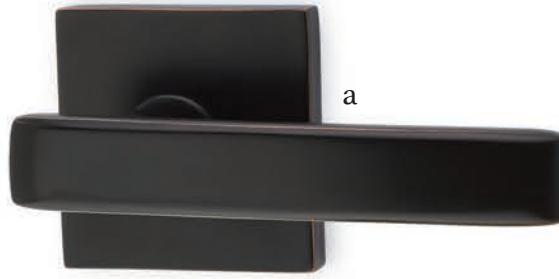

Passage & Privacy Lever sets

With no predetermined combination of levers, rosettes and finishes, we let you define your own style.

a

- a. Geneva Lever with Square Rosette Oil Rubbed Bronze
- b. Poseidon Lever with Square Rosette Satin Brass