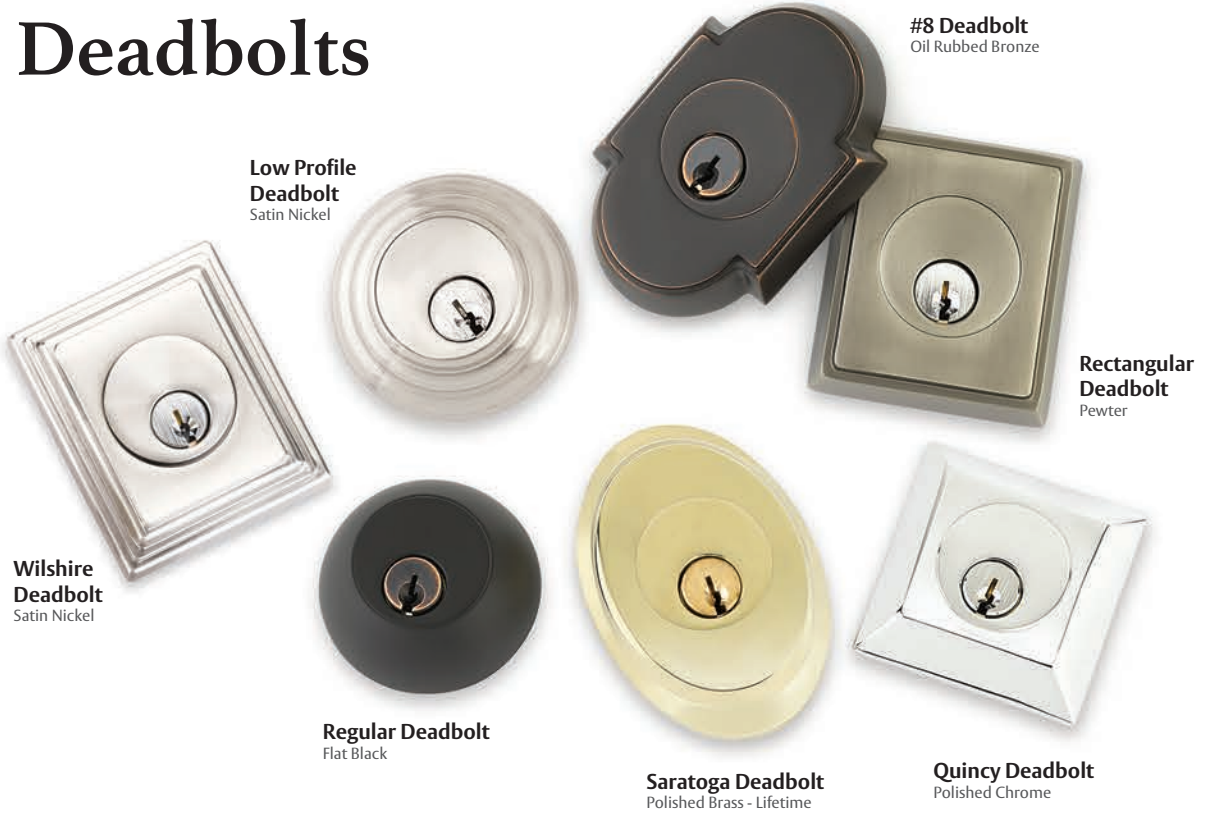

Unlacquered  
Brass  
US3NL

Polished  
Brass  
Lifetime  
US3

French  
Antique  
US7

Oil Rubbed  
Bronze  
US10B

Polished  
Nickel -  
Lifetime  
US14

Satin  
Nickel  
US15

Pewter  
US15A

Flat Black  
US19

Polished  
Chrome  
US26

# Deadbolts

#8 Deadbolt  
Oil Rubbed Bronze

Low Profile  
Deadbolt  
Satin Nickel

Rectangular  
Deadbolt  
Pewter

Wilshire  
Deadbolt  
Satin Nickel

Regular Deadbolt  
Flat Black

Saratoga Deadbolt  
Polished Brass - Lifetime