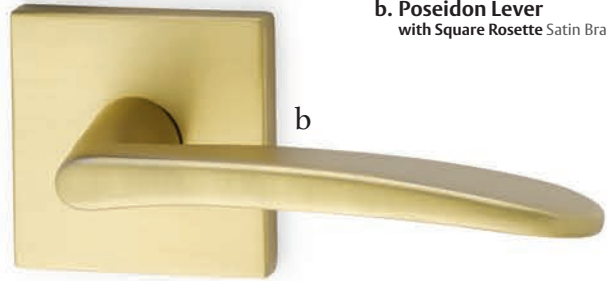

# Stretto Narrow Trim Locksets

Design with bold personality.

- a. Modern Rectangular Passage 1-1/2" x 11" with Argos Lever Flat Black
- b. Modern Rectangular Privacy 1-1/2" x 11" with Geneva Lever Satin Nickel
- c. Modern Rectangular Keyed 2" x 10" with Windsor Crystal Knob Polished Chrome
- d. Modern Rectangular Passage 2" x 10" with Round Knob Satin Brass

# Passage & Privacy Lever sets

With no predetermined combination of levers, rosettes and finishes, we let you define your own style.

a

- a. Geneva Lever with Square Rosette Oil Rubbed Bronze
- b. Poseidon Lever with Square Rosette Satin Brass